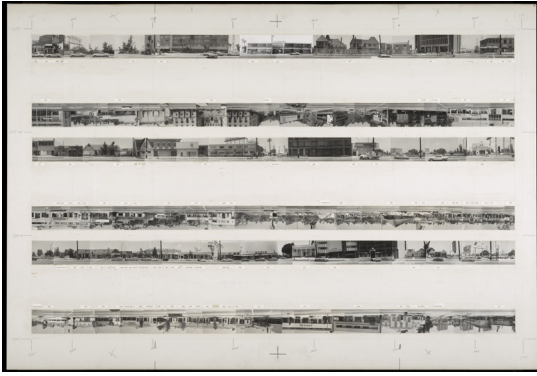

5. Ed Ruscha
American, born 1937
Camera-ready Maquette for *Every Building on the Sunset Strip*, 1966
Gelatin silver print on board
63.5 x 92.1 cm (24 15/16 x 36 1/4 in.)
The Getty Research Institute, Los Angeles
© Edward Ruscha
2012.M.1.2