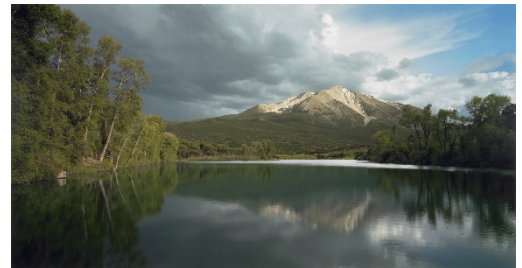

## The Expanded Landscape

1. *Streambed, The Palouse, Washington, 2000*  
Virginia Beahan (American, born 1946) and Laura McPhee (American, born 1958)  
Chromogenic print  
75.2 × 95.3 cm (29 5/8 × 37 1/2 in.)  
The J. Paul Getty Museum, Los Angeles, Gift of Nancy and Bruce Berman  
© Virginia Beahan and Laura McPhee  
2002.63.3